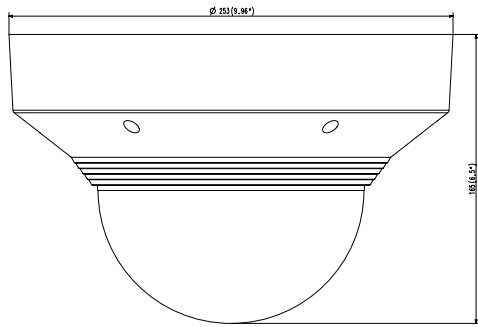

SBP-300KM

SBP-300PM

Video	
Imaging Device	1/2.8" 5MP CMOSx4
Resolution	[180° mode] 6096x2540, 5760x2400, 5472x2280, 5184x2160, 4800x2000, 4560x1900, 4096x1704, 3840x1600, 2688x1120, 2560x1064, 2048x852, 1920x800, 1280x532, 640x264 [220° mode] 7744x1936, 6096x1524, 5760x1440, 5472x1368, 5184x1296, 4800x1200, 4560x1140, 4096x1024, 3840x960, 2688x672x 2560x640, 2048x512, 1920x480, 1280x320, 640x160
Max. Framerate	H.265/H.264: Max. 30fps/25fps(60Hz/50Hz) MJPEG: Max. 15fps(60Hz/50Hz)
Min. Illumination	Color: 0.15Lux(F2.0, 1/30sec) B/W: 0.01Lux (F2.0, 1/30sec)
Video Out	USB : Micro USB Type B, 1280x720 for installation
Lens	
Focal Length (Zoom Ratio)	4mm Fixed
Max. Aperture Ratio	F2.0
Angular Field of View	[180° mode] H: 180°, V: 70° [220° mode] H: 220°, V: 52°
Min. Object Distance	3m(9.84ft)
Focus Control	Fixed
Pan / Tilt / Rotate	
Pan / Tilt / Rotate Range	0°~355° / 0°~60° / -
Operational	
Camera Title	Displayed up to 75 characters
Day & Night	Auto(ICR)
Backlight Compensation	BLC, HLC, WDR, SDR
Wide Dynamic Range	120dB
Digital Noise Reduction	SSNR V
Defog	Support
Motion Detection	8ea, 8point polygonal zones
Privacy Masking	16ea, rectangle zones - Color: Grey/Green/Red/Blue/Black/White - Mosaic
Gain Control	Low / Middle / High
White Balance	ATW / AWC / Manual / Indoor / Outdoor
LDC	Support
Electronic Shutter Speed	Minimum / Maximum / Anti flicker (2~1/12,000sec)
Video Rotation	Flip, Mirror, Hallway view(90°/270°)
Analytics	Directional detection, Motion detection,, Appear/Disappear, Enter/Exit, Loitering, Tampering, Virtual line, Audio detection, Sound classification
Business Intelligence	Heatmap
Alarm I/O	Input 1ea / Output 1ea

PNM-9030V APPEARANCE DRAWING  
UNIT : mm (inch)