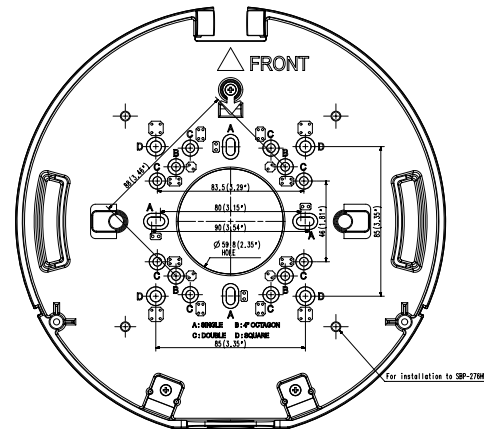

PNM-9030V APPEARANCE DRAWING
UNIT : mm (inch)